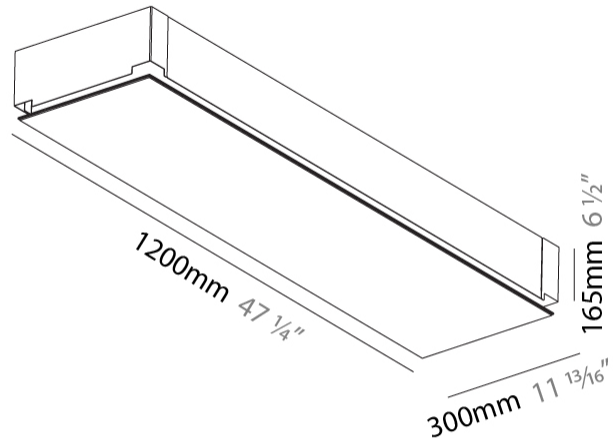

GENERAL

Series: Pi2
Subseries: Pi2 Whiteline
Brand: Prolicht
Division: Architectural
Mounting Type: Trimless
Mounting Location: Ceiling
Subcategory: Ambient

PHYSICAL

Shape: Rectangle
Length (mm): 1200
Length (in): 47 1/4
Width (mm): 300
Width (in): 11 13/16
Depth (mm): 165
Depth (in): 6 1/2
Ceiling Thickness (mm): 10 / 12.5 / 15 / 25 / 30
Ceiling Thickness (in): 3/8 or 1/2 or 9/16 or 1 or 1 3/16
Min. Recessing Depth (mm): 180
Min. Recessing Depth (in): 7 1/16
Light Distribution: Direct
Weight (kg): 12.564
Weight (lbs): 27.64
Diffuser: PMMA - Opal
Fixture Material: Extruded Aluminum / Steel
Cut-out Measurements: 1235mm / 48 5/8" x 335mm / 13 3/16"
Upon Request: Unique Sizes Unique Ceiling Thickness Unique Mounting Depth Spot Inserts

ELECTRICAL

Lamp Type: LED (Zhaga Standard)
Input Wattage (W): 55
Total Output Wattage (W): 46
Dimming: Tri-Mode (Non-Dimming and Phase Dimming (120Vac only) and 0-10V Dimming)
Driver Included: Yes
Driver Location: Integrated
Driver Type: Constant Current - Universal
Driver Class: Class 2
Input Voltage (V): 120 - 277
Constant Current (MA): 350

LED

Color Temperature (°K): 3000 / 3500 / 4000
Max. Delivered Lumen (lm): 4350 / 4410 / 4500
CRI: >80 CRI
Efficiency (%): 0.651
Lamp Life (hrs): 50000
Upon Request: RGB-W Tunable White Special Color Temperature CRI90

OPTICAL

RATINGS AND CERTIFICATIONS

Certified By: Certified for North American Standards
IP rating: IP20